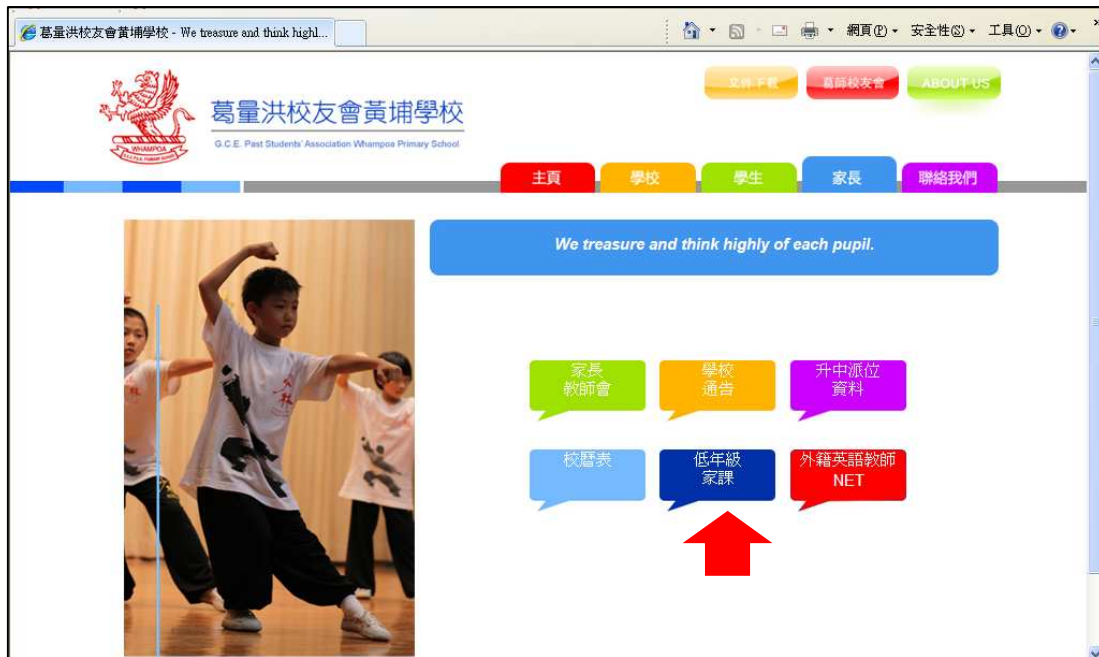

葛量洪校友會黃埔學校

G.C.E. Past Students' Association Whampoa Primary School

How to check homework through school website?

www.gcewps.edu.hk

Step 1 : Click the blue icon.(家長)

Step 2 : Click the blue icon again. (低年級家課)

Step3 : Click the class, then the homework table will pop up .